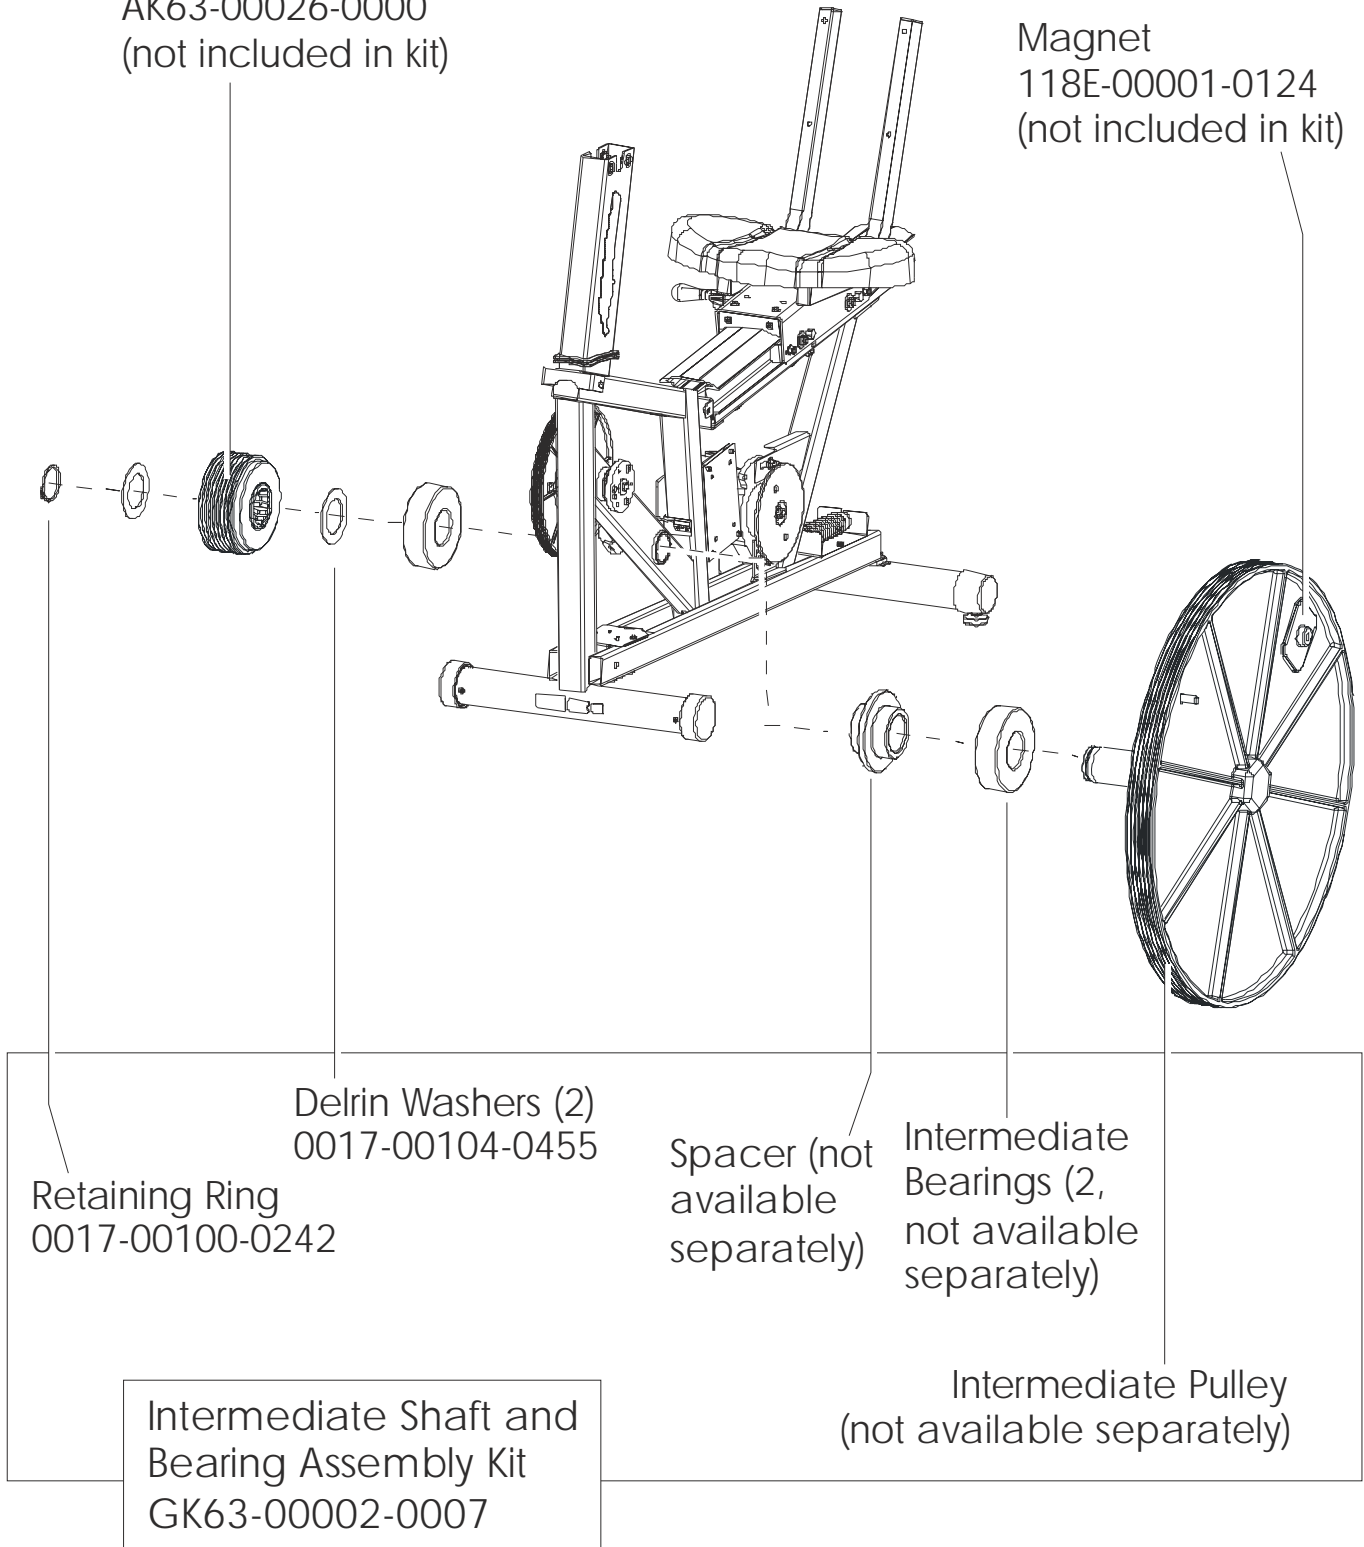

95RWEZ-0100-01
S/N CZR100000 and UP

ARCTIC SILVER 95RWEZ
Intermediate Shaft and Bearing Assembly

95RWEZ-0100-01
S/N CZR100000 and UP

Clutch Assembly
AK63-00026-0000
(not included in kit)

Magnet
118E-00001-0124
(not included in kit)